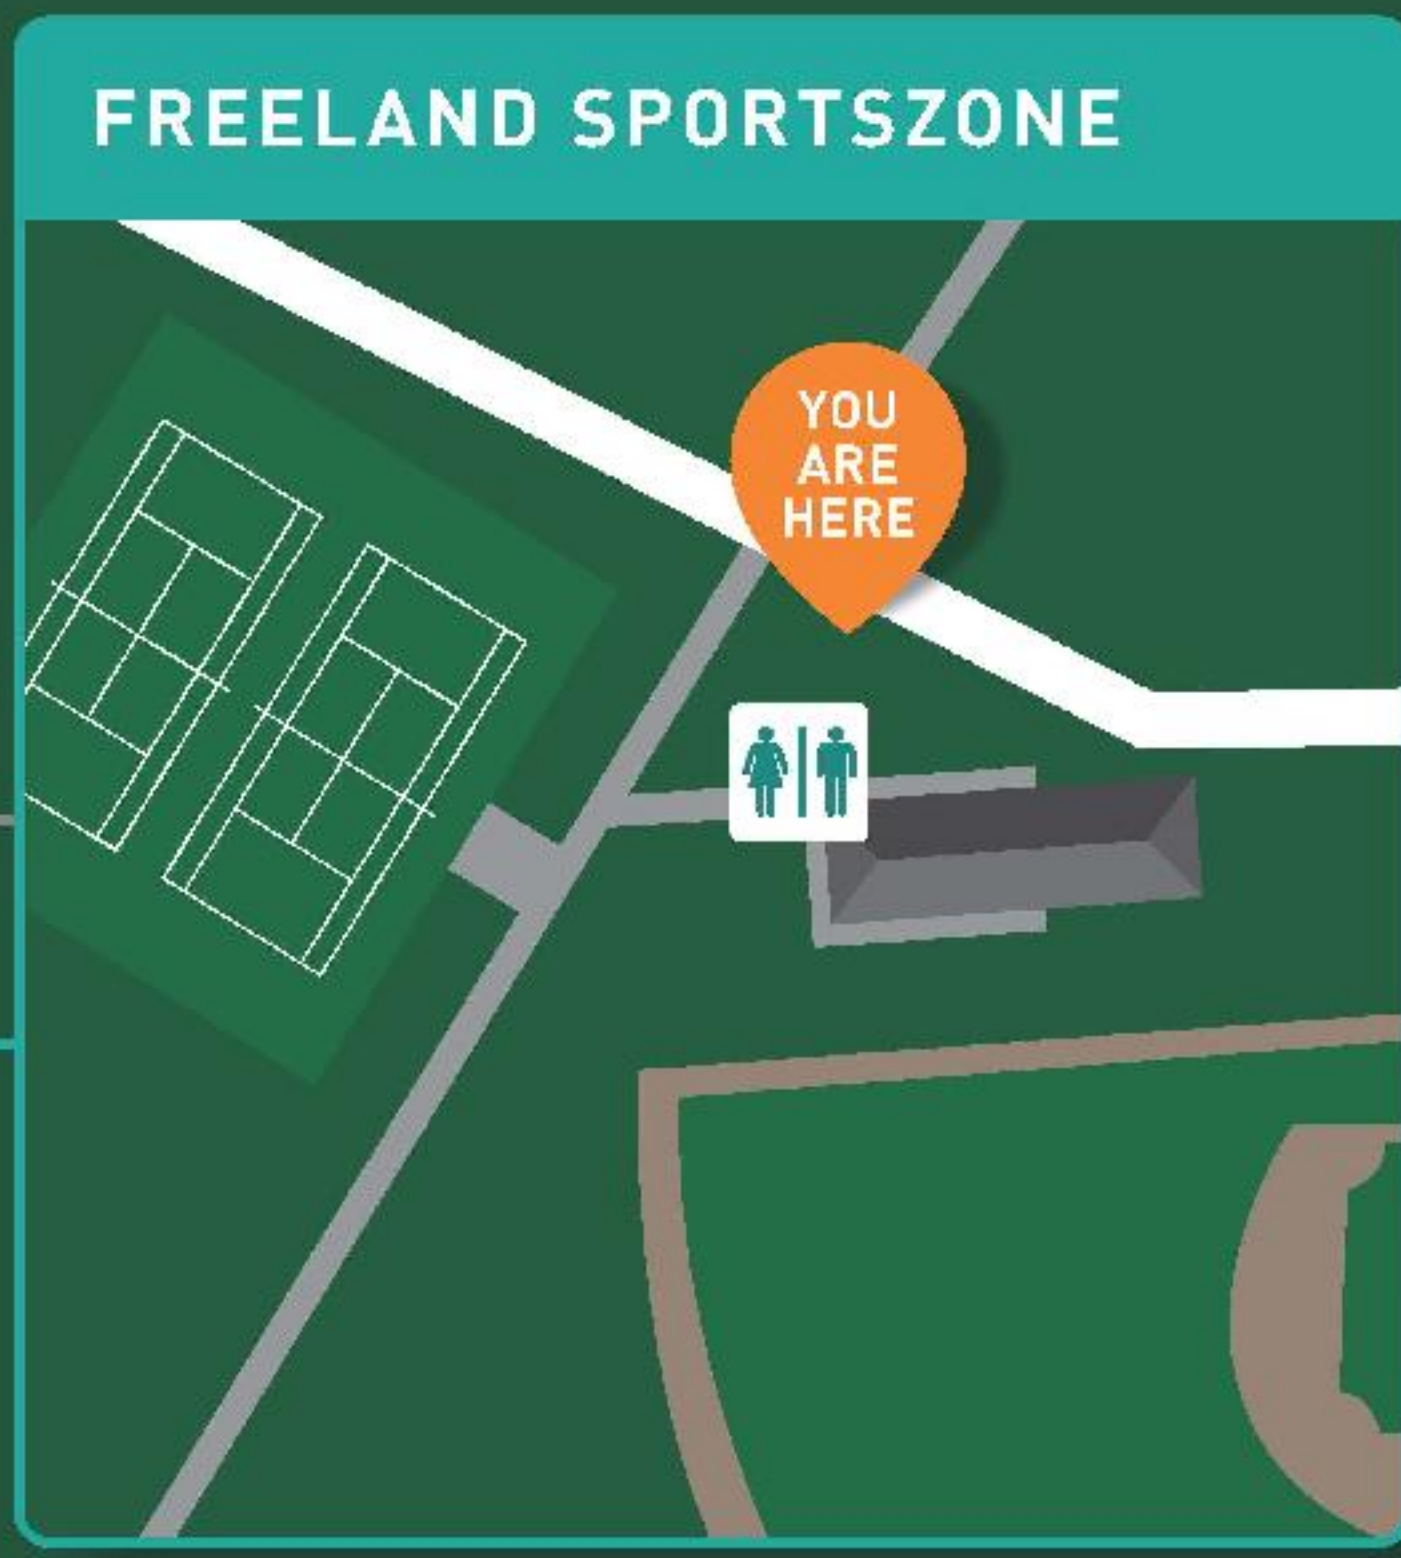

# TITTABAWASSEE TOWNSHIP PATH

FOR MORE TRAIL INFO VISIT  
[WWW.FREELANDPARKS.COM](http://WWW.FREELANDPARKS.COM)

## FUNDS PROVIDED BY

- MICHIGAN NATURAL RESOURCE TRUST FUND
- GREAT LAKES BAY REGIONAL TRAIL ALLIANCE
- IRON BELLE TRAIL FOUNDATION
- TITTABAWASSEE TOWNSHIP

HOSPITAL ROAD

TITTABAWASSEE ROAD

HACKETT ROAD

KOCHVILLE ROAD

GARFIELD ROAD

POWLEY DR

PIERCE ROAD

TITTABAWASSEE RIVER

MIDLAND

BAY CITY

FREELAND

SAGINAW