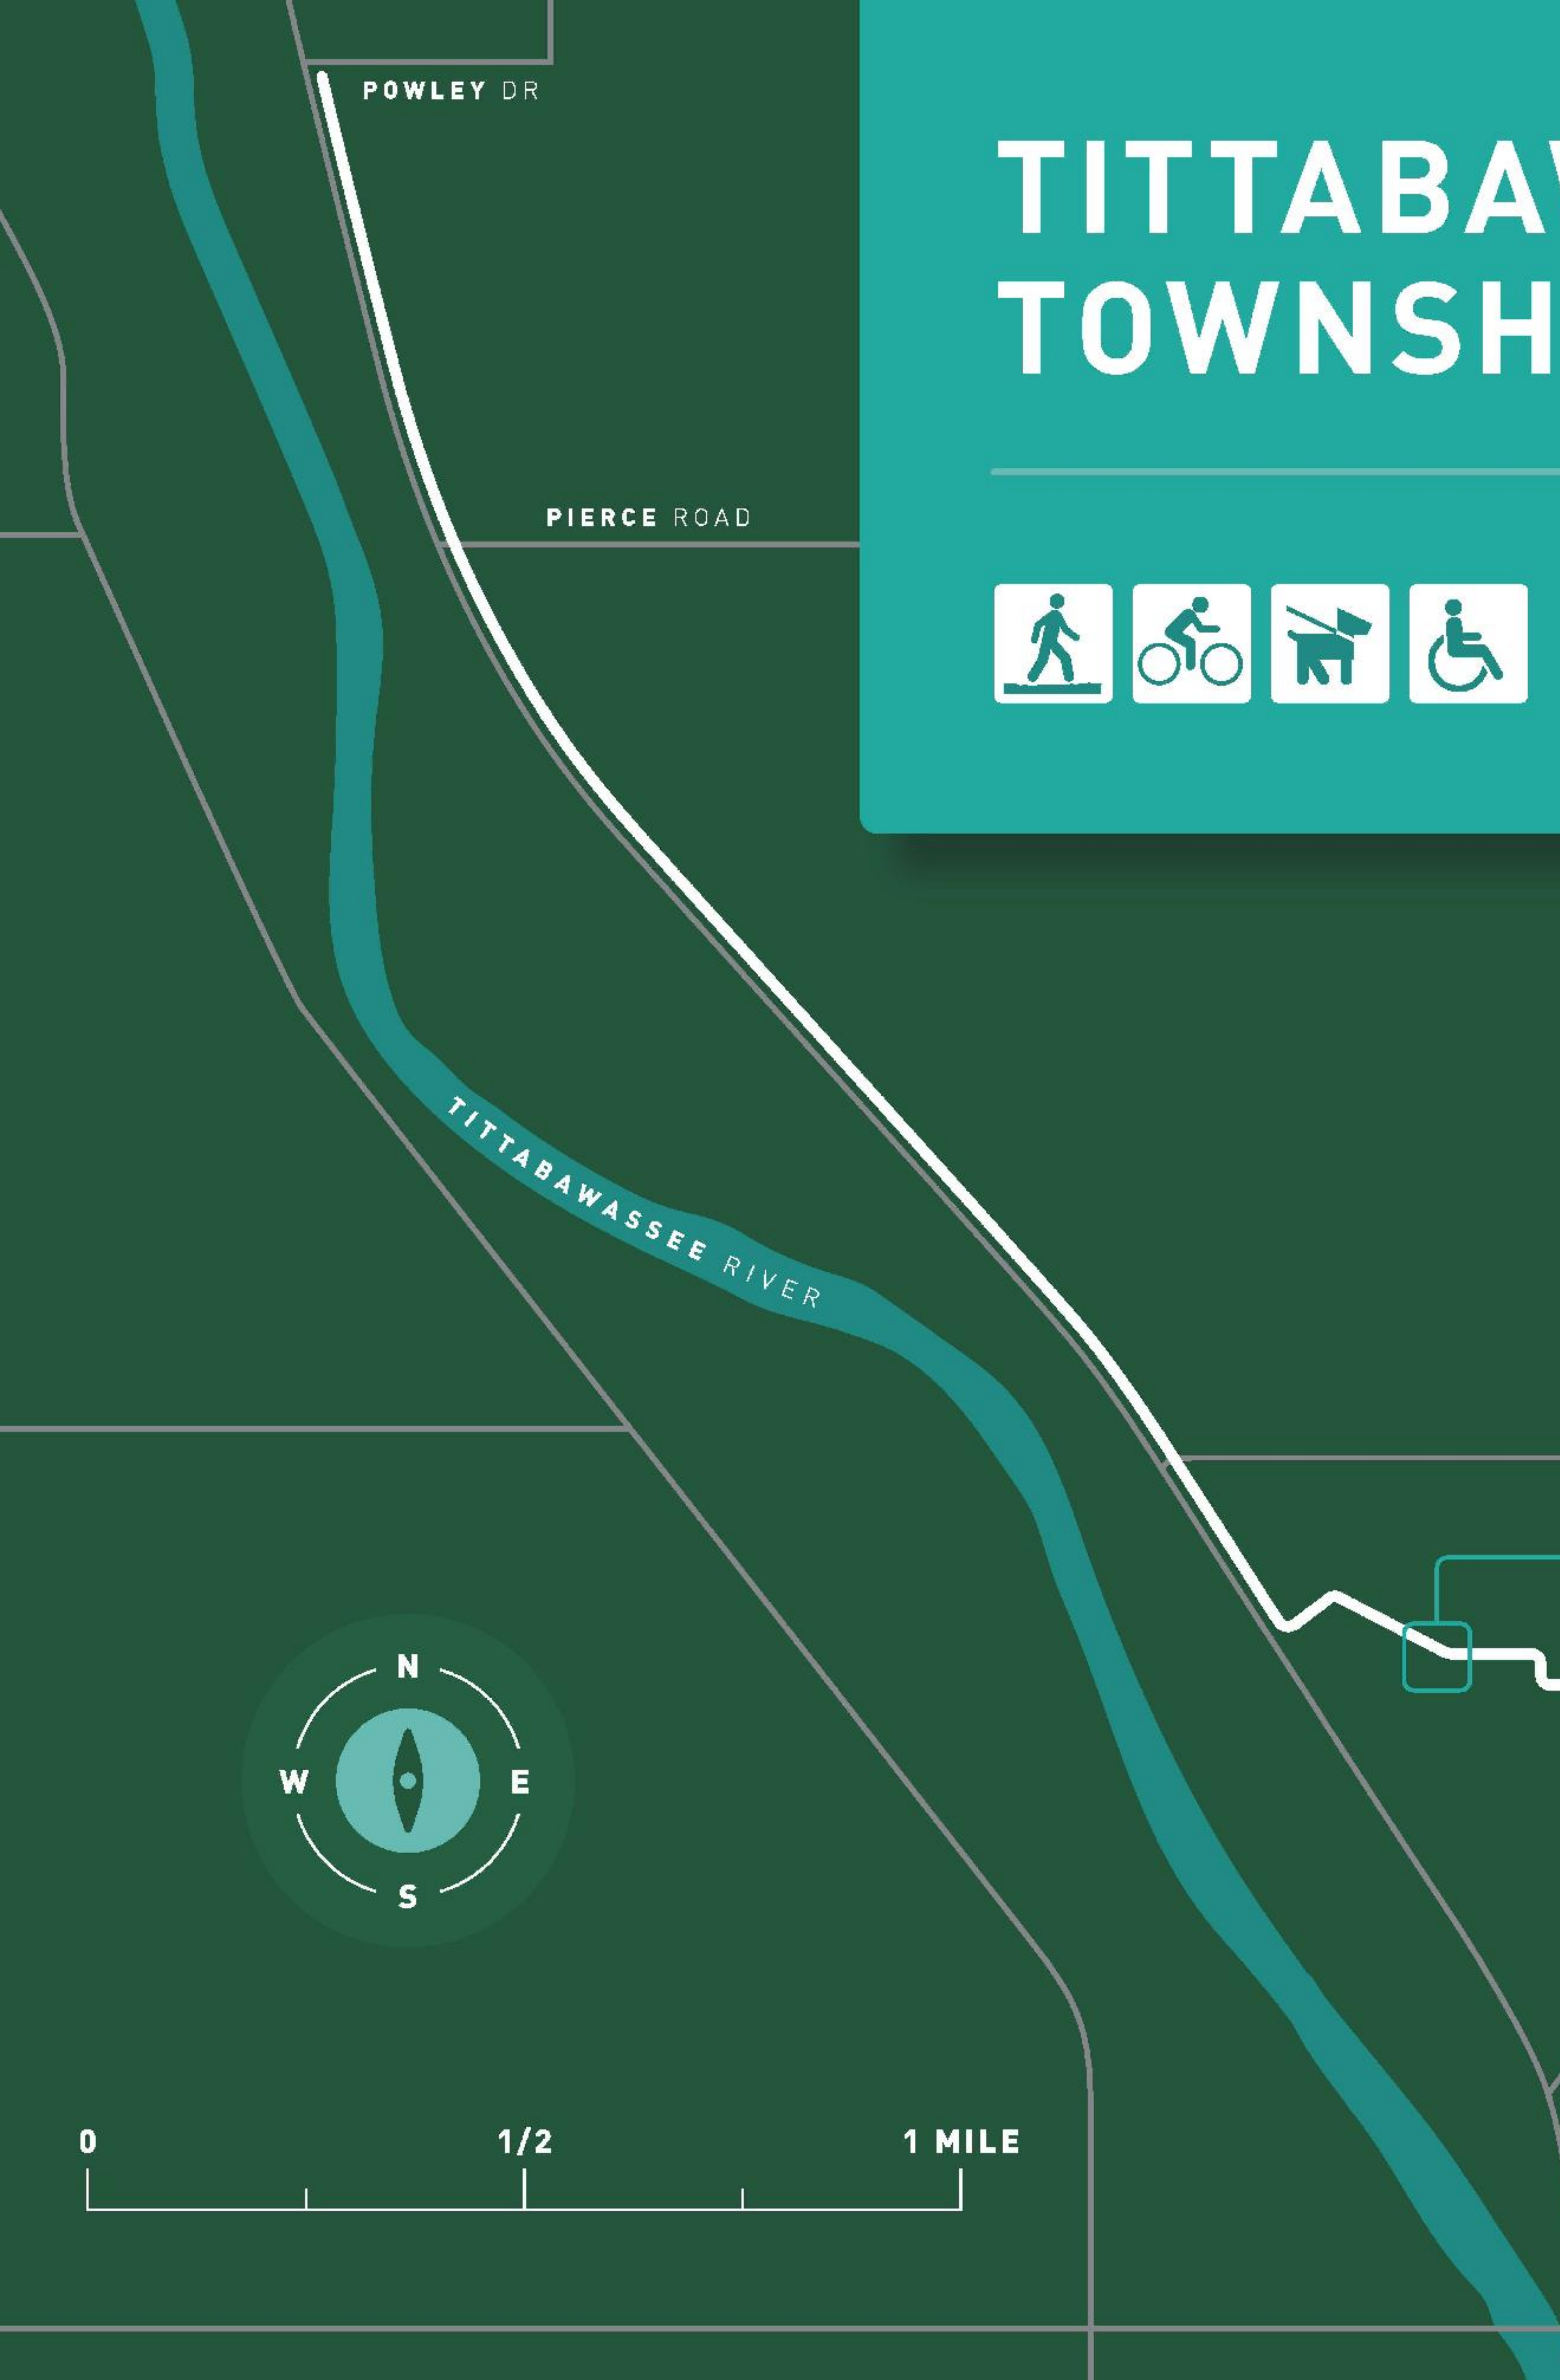

# TITTABAWASSEE TOWNSHIP PATH

FOR MORE TRAIL INFO VISIT  
[WWW.FREELANDPARKS.COM](http://WWW.FREELANDPARKS.COM)

## FUNDS PROVIDED BY

- MICHIGAN NATURAL RESOURCE TRUST FUND
- GREAT LAKES BAY REGIONAL TRAIL ALLIANCE
- IRON BELLE TRAIL FOUNDATION
- TITTABAWASSEE TOWNSHIP

HOSPITAL ROAD

TITTABAWASSEE ROAD

HACKETT ROAD

KOCHVILLE ROAD

GARFIELD ROAD

POWLEY DR

PIERCE ROAD

TITTABAWASSEE RIVER

MIDLAND

BAY CITY

FREELAND

SAGINAW